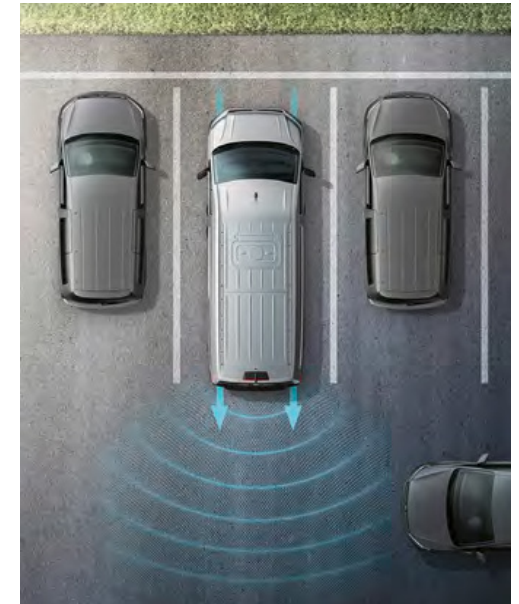

Pack Descriptions

ZVG- Technology Pack (Cargo/ Business/ Edition)

- Multifunction camera
- Multi-function steering wheel
- Dimming breakaway interior rearview mirror
- Driver and front passenger airbags with front passenger airbag deactivation
- Side and curtain airbags for driver and front passenger
- Lane keeping system Lane Assist
- Tire Pressure Monitoring System
- Auto. Emergency Braking Front Assist with Pedestrian and Cyclist Monitoring

ZVA – Assistance Pack (Business/Edition)

- Rear view camera system
- Central locking system with Keyless Start without SAFELOCK
- Exterior mirrors, power-adjustable, heated and power-folding
- Active Info Display - Medium
- Park Distance Control in front and rear

P3M – Leather Pack (Edition)

- Leather-wrapped multi-function steering wheel (with shift paddles for dual-clutch transmission DSG)

PL5 – Lights & Vision Pack (Edition)

- Auto-dimming breakaway interior rearview mirror
- Windshield wiper intermittent control with light and rain sensor
- Automatic headlight control with separate daytime running light and entry and exit lighting