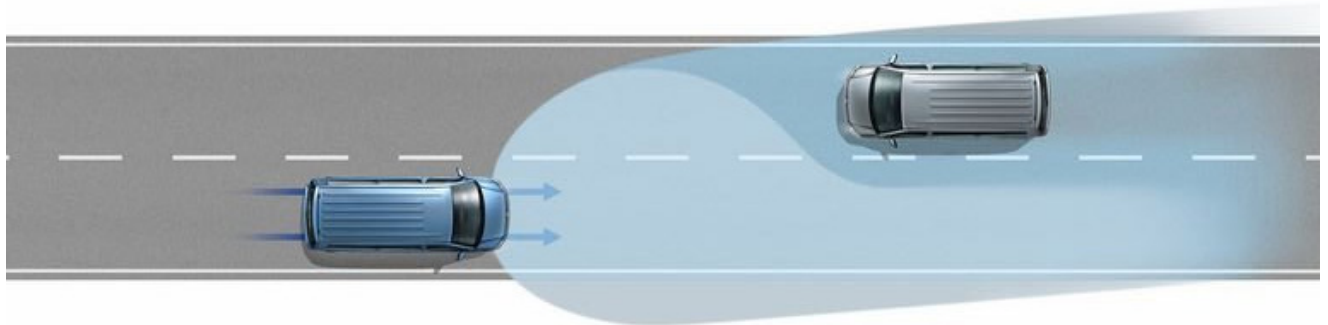

P3M – Leather Pack (Edition)

- Leather-wrapped multi-function steering wheel (with shift paddles for dual-clutch transmission DSG)

PL5 – Lights & Vision Pack (Edition)

- Auto-dimming breakaway interior rearview mirror
- Windshield wiper intermittent control with light and rain sensor
- Automatic headlight control with separate daytime running light and entry and exit lighting